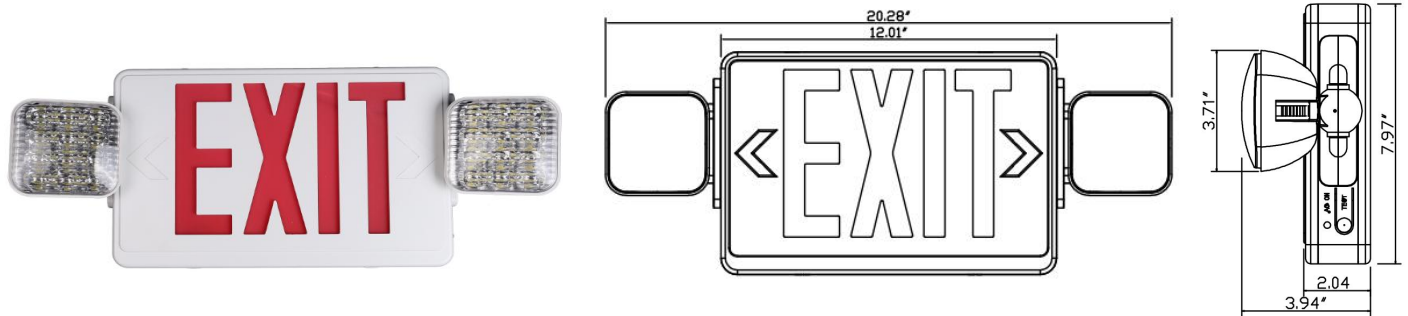

## LED Exit Sign and Emergency Light Combo

### FEATURES

- High impact flame retardant high thermos and color stable UL 94-5VA rated polycarbonate
- Snap-fit construction to enable fast installation
- Perfect option for applications requiring an Exit sign and emergency light in the same area
- Wall or top mounted

### ELECTRICAL

- UL924 Listed
- UL Damp Location Rated
- Dual 120/277 voltage. Optional multi-tap voltage available
- 2 x 2.2W LAMP HEADS SMD 2835 LEDs
- Built-in 9.6V700MAH rechargeable Ni-cd battery for minimum 90 minutes emergency operation
- Maximum 24 hours for full recharge time
- Test switch and charge indicator

### SPECIFICATION

Model No.	TCL-EXLCOMB01RED
Voltage	120/277v 60 Hz
Finish	White Finish / Red Sign
Emergency Time	90 Minutes with 6.0V Ni-Cad Battery
Lumens	247 lm
Wattage	3.0W@ 120v; 3.7W@ 277V
Operating Temperature	32°F ~ +104°F / 0°C ~ +40°C
Package Info	20.1x12.4x17.1
PC/ Master Pack	6 PCS
Weight	27 LB