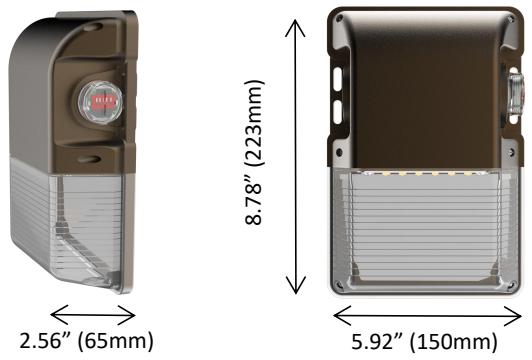

LED Mini Wall Pack - MWP Series

Application: Perfect for indoor and outdoor locations such as decks, front doors, porches, patios, corridors, walkways, or any other common areas.

Certification

Specifications

Model	TCL-MWP-962-3W3CCT
Wattage	15W-20W-25W
Dimming	0-10V
Lumen Output	1800-2400-3000Lm
Input Voltage	AC100-277V 50/60Hz
CCT	3000K-4000K-5000K Selectable
CRI	Ra>80
Working Temperature	~4°F ~+113°F / ~20°C ~+40°C
Environment Location	WET LOCATIONS (IP66)
Lens	Clear Stripped
Life Span	Lumen Maintenance over 70% @ 50,000+ Hours
Lamp Shell	Bronze
Accessories Option	PC: Photocell Control Pre-Installed
DLC ID	S-K4BGAD
PCS/BOX	10
Master Box Dimension	L390*W335*H245mm / 15.35"x13.18"x9.65"
Master Box Weight	7.1KG / 15.65LB

Dimension

Feature

The transparent cover on the side can be screwed off easily.

Wattage Select

Photocell

CCT Select