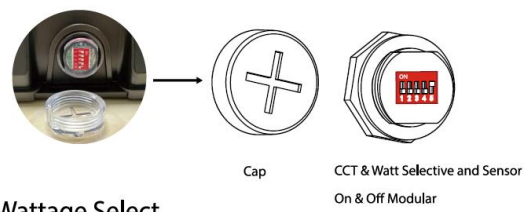

LED Mini Wall Pack - MWP Series

Application: Perfect for indoor and outdoor locations such as decks, front doors, porches, patios, corridors, walkways, or any other common areas.

Certification

Specifications

Model	TCL-MWP-962-3W3CCT
Wattage	15W-20W-25W
Dimming	0-10V
Lumen Output	1800-2400-3000Lm
Input Voltage	AC100-277V 50/60Hz
CCT	3000K-4000K-5000K Selectable
CRI	Ra>80
Working Temperature	~4°F ~+113°F / ~20°C ~+40°C
Environment Location	WET LOCATIONS (IP66)
Lens	Clear Stripped
Life Span	Lumen Maintenance over 70% @ 50,000+ Hours
Lamp Shell	Bronze
Accessories Option	PC: Photocell Control Pre-Installed
DLC ID	S-K4BGAD
PCS/BOX	10
Master Box Dimension	L390*W335*H245mm / 15.35"x13.18"x9.65"
Master Box Weight	7.1KG / 15.65LB

Dimension

Feature

The transparent cover on the side can be screwed off easily.

Wattage Select

Photocell

CCT Select