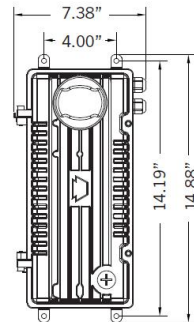

Specifications

Model	TCL-SP-500W-50TWFM-T1PS4(BHC)	TCL-SP-750W-50TWFM-T1PS4(BHC)	TCL-SP-750W-HV-50TWFM-T1PS4(BHC)
Wattage	500W/400W/300W Selectable	750W/600W/450W Selectable	
Dimming	0-10V	0-10V	0-10V
Lumen Output	70,000 LM	105,000 LM	105,000 LM
Input Voltage	AC100-277V	AC100-277V	AC220-480V
CCT	5000K		
CRI	Ra>80		
Working Temperature	-40°F ~122°F / -40°C~50°C		
Environment Location	WET LOCATIONS (IP65)		
Legacy Equivalent	1500W MH	2000W MH	2000W MH
Driver Surge protection	L/N-PE: 10kV, L-N:6kV		
Lamp Shell	Black		
Beam Angle	40°		
Warranty	10 Years Limited Warranty		
Package Dimension	560x520x520MM/ 22.1" x 20.1" x 20.1"	630x615x595MM/ 25"x24.2"x23.4"	630x615x595MM/ 25"x24.2"x23.4"
Package Weight	17.87KG / 39.39 LB	25.7KG / 56.65LB	25.7KG / 56.65LB

LED Sports Light

Dimension

500W

Side

Front

Driver

750W

Side

Front

Driver

WIRING DIAGRAM