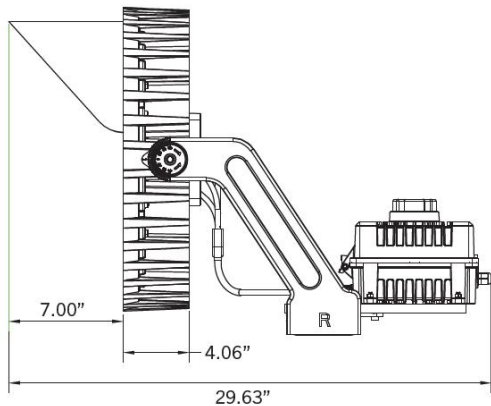

Specifications

Model	TCL-SP-500W-50TWFM-T1PS4(BHC)	TCL-SP-750W-50TWFM-T1PS4(BHC)	TCL-SP-750W-HV-50TWFM-T1PS4(BHC)
Wattage	500W/400W/300W Selectable	750W/600W/450W Selectable	
Dimming	0-10V	0-10V	0-10V
Lumen Output	70,000 LM	105,000 LM	105,000 LM
Input Voltage	AC100-277V	AC100-277V	AC220-480V
CCT	5000K		
CRI	Ra>80		
Working Temperature	-40°F ~122°F / -40°C~50°C		
Environment Location	WET LOCATIONS (IP65)		
Legacy Equivalent	1500W MH	2000W MH	2000W MH
Driver Surge protection	L/N-PE: 10kV, L-N:6kV		
Lamp Shell	Black		
Beam Angle	40°		
Warranty	10 Years Limited Warranty		
Package Dimension	560x520x520MM/ 22.1" x 20.1" x 20.1"	630x615x595MM/ 25"x24.2"x23.4"	630x615x595MM/ 25"x24.2"x23.4"
Package Weight	17.87KG / 39.39 LB	25.7KG / 56.65LB	25.7KG / 56.65LB

LED Sports Light

Dimension

500W

Side

Front

Driver

750W

Side

Front

Driver

WIRING DIAGRAM