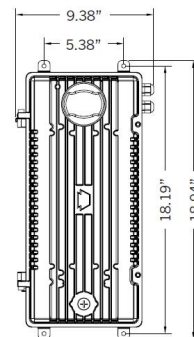

Specifications

Model	TCL-SP-500W-50TWFM-T1PS4(BHC)	TCL-SP-750W-50TWFM-T1PS4(BHC)	TCL-SP-750W-HV-50TWFM-T1PS4(BHC)
Wattage	500W/400W/300W Selectable	750W/600W/450W Selectable	
Dimming	0-10V	0-10V	0-10V
Lumen Output	70,000 LM	105,000 LM	105,000 LM
Input Voltage	AC100-277V	AC100-277V	AC220-480V
CCT	5000K		
CRI	Ra>80		
Working Temperature	-40°F ~122°F / -40°C~50°C		
Environment Location	WET LOCATIONS (IP65)		
Legacy Equivalent	1500W MH	2000W MH	2000W MH
Driver Surge protection	L/N-PE: 10kV, L-N:6kV		
Lamp Shell	Black		
Beam Angle	40°		
Warranty	10 Years Limited Warranty		
Package Dimension	560x520x520MM/ 22.1" x 20.1" x 20.1"	630x615x595MM/ 25"x24.2"x23.4"	630x615x595MM/ 25"x24.2"x23.4"
Package Weight	17.87KG / 39.39 LB	25.7KG / 56.65LB	25.7KG / 56.65LB

LED Sports Light

Dimension

500W

Side

Front

Driver

750W

Side

Front

Driver

WIRING DIAGRAM