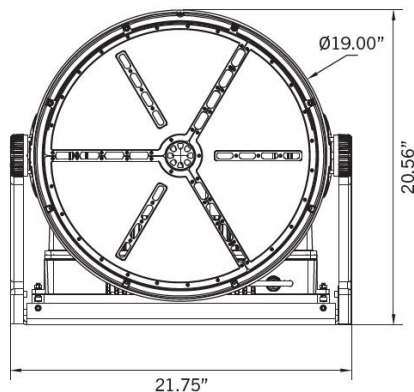

Specifications

Model	TCL-SP-500W-50TWFM-T1PS4(BHC)	TCL-SP-750W-50TWFM-T1PS4(BHC)	TCL-SP-750W-HV-50TWFM-T1PS4(BHC)
Wattage	500W/400W/300W Selectable	750W/600W/450W Selectable	
Dimming	0-10V	0-10V	0-10V
Lumen Output	70,000 LM	105,000 LM	105,000 LM
Input Voltage	AC100-277V	AC100-277V	AC220-480V
CCT	5000K		
CRI	Ra>80		
Working Temperature	-40°F ~122°F / -40°C~50°C		
Environment Location	WET LOCATIONS (IP65)		
Legacy Equivalent	1500W MH	2000W MH	2000W MH
Driver Surge protection	L/N-PE: 10kV, L-N:6kV		
Lamp Shell	Black		
Beam Angle	40°		
Warranty	10 Years Limited Warranty		
Package Dimension	560x520x520MM/ 22.1" x 20.1" x 20.1"	630x615x595MM/ 25"x24.2"x23.4"	630x615x595MM/ 25"x24.2"x23.4"
Package Weight	17.87KG / 39.39 LB	25.7KG / 56.65LB	25.7KG / 56.65LB

LED Sports Light

Dimension

500W

Side

Front

Driver

750W

Side

Front

Driver

WIRING DIAGRAM