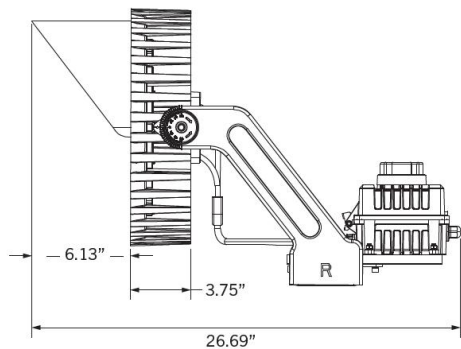

Specifications

Model	TCL-SP-500W-50TWFM-T1PS4(BHC)	TCL-SP-750W-50TWFM-T1PS4(BHC)	TCL-SP-750W-HV-50TWFM-T1PS4(BHC)
Wattage	500W/400W/300W Selectable	750W/600W/450W Selectable	
Dimming	0-10V	0-10V	0-10V
Lumen Output	70,000 LM	105,000 LM	105,000 LM
Input Voltage	AC100-277V	AC100-277V	AC220-480V
CCT	5000K		
CRI	Ra>80		
Working Temperature	-40°F ~122°F / -40°C~50°C		
Environment Location	WET LOCATIONS (IP65)		
Legacy Equivalent	1500W MH	2000W MH	2000W MH
Driver Surge protection	L/N-PE: 10kV, L-N:6kV		
Lamp Shell	Black		
Beam Angle	40°		
Warranty	10 Years Limited Warranty		
Package Dimension	560x520x520MM/ 22.1" x 20.1" x 20.1"	630x615x595MM/ 25"x24.2"x23.4"	630x615x595MM/ 25"x24.2"x23.4"
Package Weight	17.87KG / 39.39 LB	25.7KG / 56.65LB	25.7KG / 56.65LB

LED Sports Light

Dimension

500W

Side

Front

Driver

750W

Side