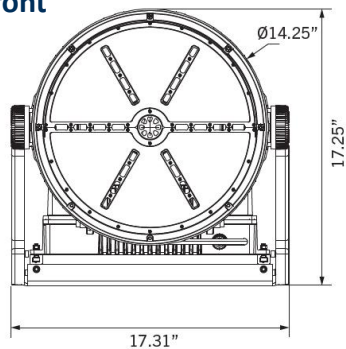

Specifications

Model	TCL-SP-500W-50TWFM-T1PS4(BHC)	TCL-SP-750W-50TWFM-T1PS4(BHC)	TCL-SP-750W-HV-50TWFM-T1PS4(BHC)
Wattage	500W/400W/300W Selectable	750W/600W/450W Selectable	
Dimming	0-10V	0-10V	0-10V
Lumen Output	70,000 LM	105,000 LM	105,000 LM
Input Voltage	AC100-277V	AC100-277V	AC220-480V
CCT	5000K		
CRI	Ra>80		
Working Temperature	-40°F ~122°F / -40°C~50°C		
Environment Location	WET LOCATIONS (IP65)		
Legacy Equivalent	1500W MH	2000W MH	2000W MH
Driver Surge protection	L/N-PE: 10kV, L-N:6kV		
Lamp Shell	Black		
Beam Angle	40°		
Warranty	10 Years Limited Warranty		
Package Dimension	560x520x520MM/ 22.1" x 20.1" x 20.1"	630x615x595MM/ 25"x24.2"x23.4"	630x615x595MM/ 25"x24.2"x23.4"
Package Weight	17.87KG / 39.39 LB	25.7KG / 56.65LB	25.7KG / 56.65LB

LED Sports Light

Dimension

500W

Side

Front

Driver

750W

Side

Front

Driver

WIRING DIAGRAM