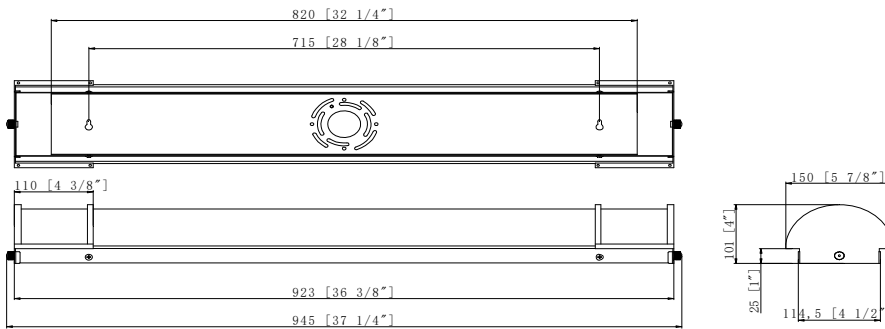

Specifications			
Model	TCL-VL01-18IN20W-CCT-NK	TCL-VL01-24IN25W-CCT-NK	TCL-VL01-36IN30W-CCT-NK
Power	20W	25W	30W
Size	18"	24"	36"
Lumens	1400LM	1750LM	2100LM
Max input current	0.19A	0.28A	0.27A
Input Voltage	120 V		
Housing	Brushed Nickel+Opal Acrylic		
Dimming	Triac Dimming (10%-100%)		
Protecting Rating	IP20 (For indoor use ONLY)		
Power Factor	0.9+		
Beam Angle	120°		
CCT	3000K/4000K/5000K		
CRI	80+		
Surge protection DM/CM	1.25 kV / 1.25 kV		
Working Life	Lumen Maintenance over 70% @50,000+ hours		
Oper. Temperature	-4°F to 104°F (-20°C to 40°C)		
Qty/Package	4	4	4
Package Dim	20.47 in x 16.34 in x 12.6 in	27.17 in x 16.34 in x 12.6 in	38.79 in x 16.34 in x 12.6 in
Package Weight	22.97LB	24.18 LB	32.17 LB

LED Ultra Slim Downlight - USDL Series

DIMENSION

18"

24"

36"

Installation Guide