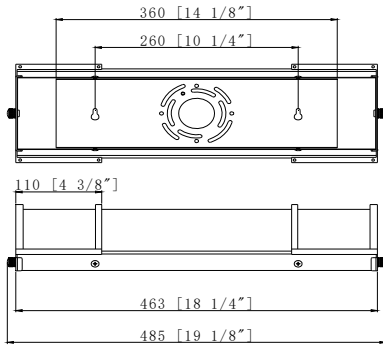

Specifications			
Model	TCL-VL01-18IN20W-CCT-NK	TCL-VL01-24IN25W-CCT-NK	TCL-VL01-36IN30W-CCT-NK
Power	20W	25W	30W
Size	18"	24"	36"
Lumens	1400LM	1750LM	2100LM
Max input current	0.19A	0.28A	0.27A
Input Voltage	120 V		
Housing	Brushed Nickel+Opal Acrylic		
Dimming	Triac Dimming (10%-100%)		
Protecting Rating	IP20 (For indoor use ONLY)		
Power Factor	0.9+		
Beam Angle	120°		
CCT	3000K/4000K/5000K		
CRI	80+		
Surge protection DM/CM	1.25 kV / 1.25 kV		
Working Life	Lumen Maintenance over 70% @50,000+ hours		
Oper. Temperature	-4°F to 104°F (-20°C to 40°C)		
Qty/Package	4	4	4
Package Dim	20.47 in x 16.34 in x 12.6 in	27.17 in x 16.34 in x 12.6 in	38.79 in x 16.34 in x 12.6 in
Package Weight	22.97LB	24.18 LB	32.17 LB

LED Ultra Slim Downlight - USDL Series

DIMENSION

18"

24"

36"

Installation Guide