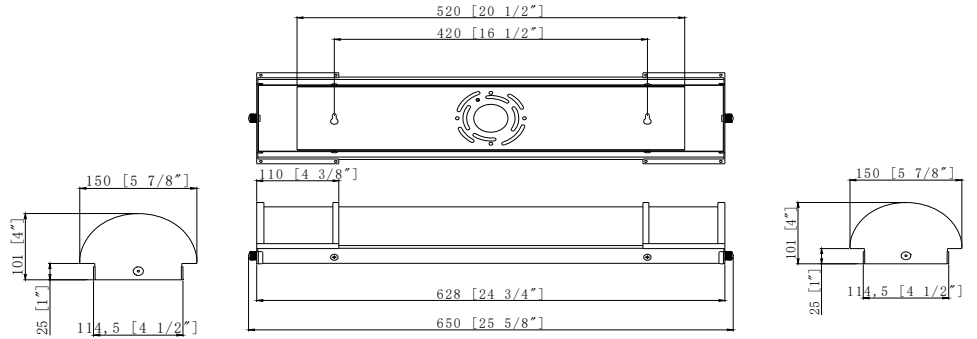

Specifications			
Model	TCL-VL01-18IN20W-CCT-NK	TCL-VL01-24IN25W-CCT-NK	TCL-VL01-36IN30W-CCT-NK
Power	20W	25W	30W
Size	18"	24"	36"
Lumens	1400LM	1750LM	2100LM
Max input current	0.19A	0.28A	0.27A
Input Voltage	120 V		
Housing	Brushed Nickel+Opal Acrylic		
Dimming	Triac Dimming (10%-100%)		
Protecting Rating	IP20 (For indoor use ONLY)		
Power Factor	0.9+		
Beam Angle	120°		
CCT	3000K/4000K/5000K		
CRI	80+		
Surge protection DM/CM	1.25 kV / 1.25 kV		
Working Life	Lumen Maintenance over 70% @50,000+ hours		
Oper. Temperature	-4°F to 104°F (-20°C to 40°C)		
Qty/Package	4	4	4
Package Dim	20.47 in x 16.34 in x 12.6 in	27.17 in x 16.34 in x 12.6 in	38.79 in x 16.34 in x 12.6 in
Package Weight	22.97LB	24.18 LB	32.17 LB

LED Ultra Slim Downlight - USDL Series

DIMENSION

18"

24"

36"

Installation Guide