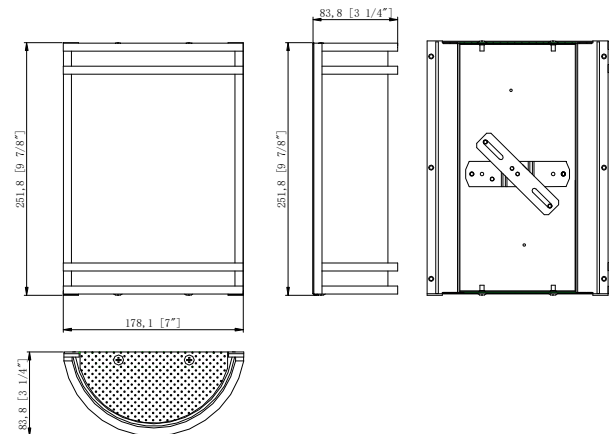

LED Wall Scone - WS01 Series

Application: bedroom, hallway, living room, kitchen or any other residential and commercial applications

Description

This Energy Saving LED wall scone light fixture is maintenance free using integrated LED modules. It has a sleek, modern and contemporary design that allows you to have a stylish look with efficient lighting. Durable metal construction is built for long product life and opal acrylic shade creates a beautiful glow when illuminated.

Feature

- Damp Location rated
- 5-year limited warranty
- Comes in 10"
- CCT Selectable by dip switch: 3000K, 4000K and 5000K
- Has smooth dimming capabilities ranging from 10% to 100%
- Quick and easy Installation. Can be installed both vertically and horizontally

Specifications

Model	TCL-WS01-15WCCT-NK
Power	15W
Size	10"
Lumens	1050LM
Max input current	0.19A
Input Voltage	120 V
Housing	Brushed Nickel Steel+Acrylic Lens
Dimming	Triac Dimming (10%-100%)
Protecting Rating	IP20 (For indoor use ONLY)
Power Factor	0.9+
Beam Angle	120°
CCT	3000K/4000K/5000K Selectable
CRI	80+
Surge protection DM/CM	1.25 kV / 1.25 kV
Working Life	Lumen Maintenance over 70% @50,000+ hours
Oper. Temperature	-4°F to 113°F (-20°C to 45°C)
Qty/Package	6
Package Dim	18.89"x14.96"x12.4" (480x380x315MM)
Package Weight	32.16LB (14.59KG)

Dimensions

Installation