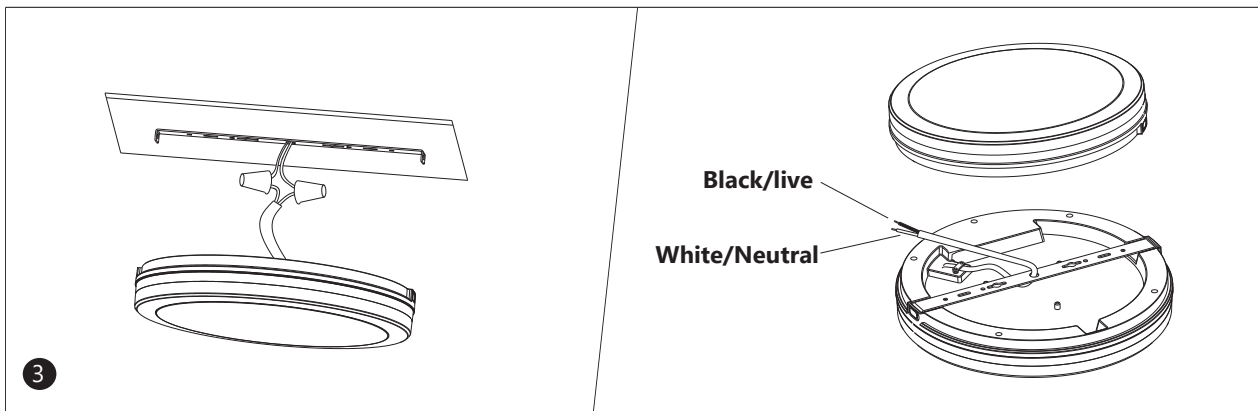

ORDERING CODE DEFINITION

EXAMPLE: TCL-WPCL8-12W3CCT

Company Code	Product	Size	Power:	CCT
TCL	WPCL: Waterproof Ceiling Light	8"	12W	5 CCT Selectable: 3000K/4000K/5000K
		12"	18W	
		16"	24W	

PRODUCT DIMENSION

Front View

Side View

Model No.	TCL-WPCL8-12W-3CCT	TCL-WPCL12-18W-3CCT	TCL-WPCL16-24W-3CCT
L1	φ200mm/φ7.87"	φ300mm/φ11.81"	φ400mm/φ15.75"
L2	φ51mm/φ2"	φ56mm/φ2.2"	φ56mm/φ2.2"

INSTALLATION GUIDE

1. Fixing bracket on terminal box

2. Wiring and color temperature adjustment

3. Connect black wire to live wire, white wire to neutral wire, and secure using wire nuts.

4. Fixing the lamp body on bracket and fix tightly