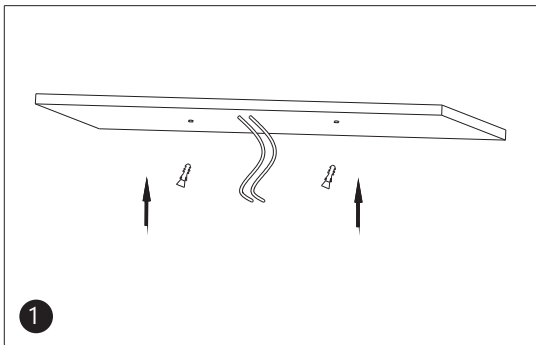

ORDERING CODE DEFINITION

EXAMPLE: TCL-WPCL8-12W3CCT

Company Code	Product	Size	Power:	CCT
TCL	WPCL: Waterproof Ceiling Light	8"	12W	5 CCT Selectable: 3000K/4000K/5000K
		12"	18W	
		16"	24W	

PRODUCT DIMENSION

Front View

Side View

Model No.	TCL-WPCL8-12W-3CCT	TCL-WPCL12-18W-3CCT	TCL-WPCL16-24W-3CCT
L1	φ200mm/φ7.87"	φ300mm/φ11.81"	φ400mm/φ15.75"
L2	φ51mm/φ2"	φ56mm/φ2.2"	φ56mm/φ2.2"

INSTALLATION GUIDE

1. Fixing bracket on terminal box