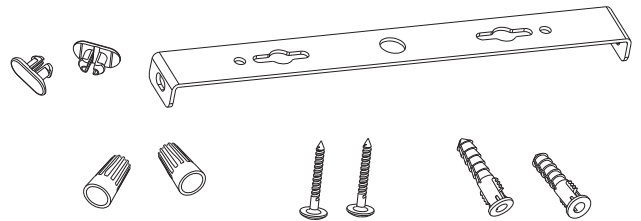

CCT Adjustable : Adjust CCT By ON/Off Wall Switch

1. Color can be adjusted by quickly turn on/off the wall switch with 3 seconds

2. Turn off the light and leave the light to stay off for more than 5 seconds, when you turn on the light next time, the CCT will be the same as the last time you used. To change color, go to step 1.
3. Color Reset: to match the 2 fixtures with different color, turn the switch on/off for 7 times.

ORDERING CODE DEFINITION

EXAMPLE: TCL-WPCL8-12W3CCT

Company Code	Product	Size	Power:	CCT
TCL	WPCL: Waterproof Ceiling Light	8"	12W	5 CCT Selectable: 3000K/4000K/5000K
		12"	18W	
		16"	24W