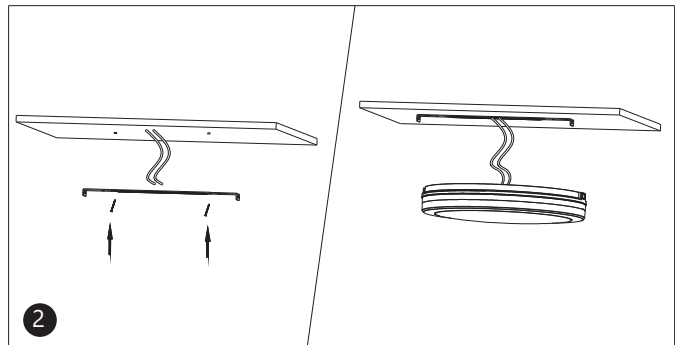

ORDERING CODE DEFINITION

EXAMPLE: TCL-WPCL8-12W3CCT

Company Code	Product	Size	Power:	CCT
TCL	WPCL: Waterproof Ceiling Light	8"	12W	5 CCT Selectable: 3000K/4000K/5000K
		12"	18W	
		16"	24W	

PRODUCT DIMENSION

Front View

Side View

Model No.	TCL-WPCL8-12W-3CCT	TCL-WPCL12-18W-3CCT	TCL-WPCL16-24W-3CCT
L1	φ200mm/φ7.87"	φ300mm/φ11.81"	φ400mm/φ15.75"
L2	φ51mm/φ2"	φ56mm/φ2.2"	φ56mm/φ2.2"

INSTALLATION GUIDE

1. Fixing bracket on terminal box