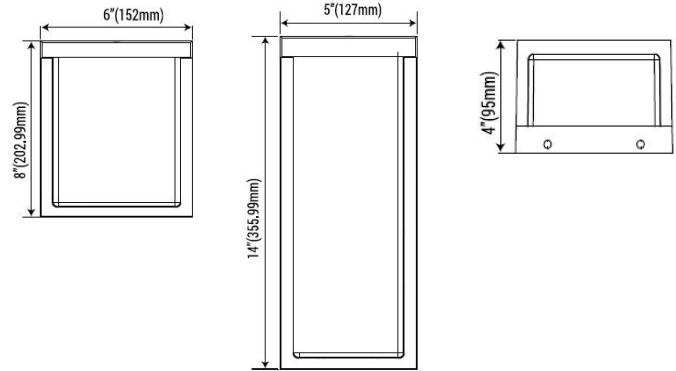

### Dimension

### Specifications

Model	TCL-WS-0864-3W3CCT-BK	TCL-WS-1454-3W3CCT-BK
Wattage	12W-14W-16W	18W-20W-22W
Size	W6"xH8"xD4"	W5"xH14"xD4"
Lumen Output	1742 lm	2619 lm
Input Voltage	AC100-277V 50/60Hz	
CCT	3000K-4000K-5000K Selectable	
Beam Angle	125°	
CRI	Ra>80	
Working Temperature	~4°F ~+113°F / ~20°C ~+40°C	
Environment Location	WET LOCATIONS (IP66)	
Lens	White Acrylic	
Life Span	Lumen Maintenance over 70% @ 50,000+ Hours	
Lamp Shell	Oil Rubbed Bronze	
Accessories Option	<b>PC:</b> Photocell Control Pre-Installed	
PCS/BOX	10	10
Master Box Dimension	515mmx32mmx225mm / 20.3"x12.6"x8.9"	515mmx285mmx375mm / 20.3"x11.2"x14.8"
Master Box Weight	6.8KG / 15.21LB	8.3KG / 19.30LB